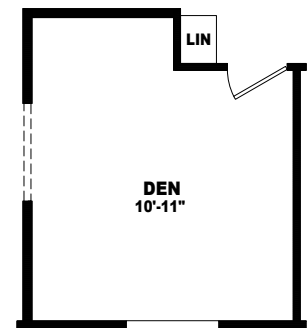

OPT FLASH BATH

OPT DEN IN PLACE OF 4th BEDROOM

MODEL: DVS-2860A
APPROXIMATELY 1600 SQ. FT.
4 BEDROOM, 2 BATH