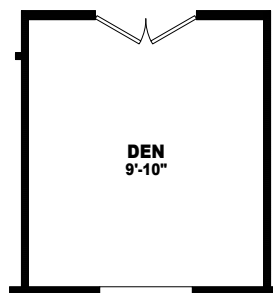

MODEL: VPH-2456A
 APPROXIMATELY 1325 SQ. FT.*
 2 BEDROOM, 2 BATH
 *INCLUDES PORCH

OPT DBL DOOR LOCATION

OPT 3rd BEDROOM