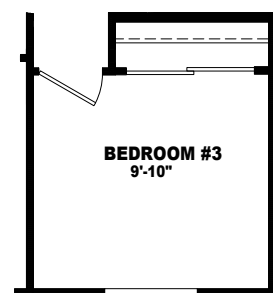

MODEL: VPH-2456A
 APPROXIMATELY 1325 SQ. FT.*
 2 BEDROOM, 2 BATH
 *INCLUDES PORCH

OPT DBL DOOR LOCATION

OPT 3rd BEDROOM