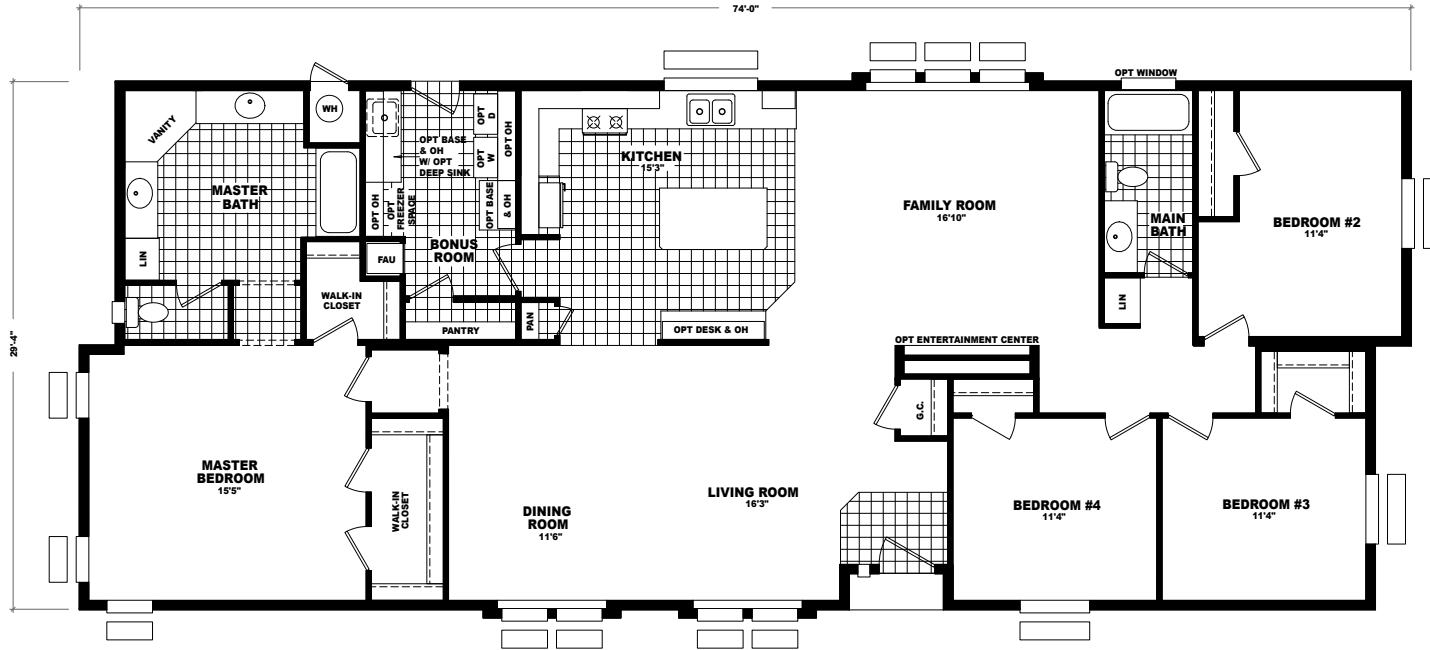

OPT FLASH BATH

TR-2112A
APPROXIMATELY 2112' SQ. FT.
4 BEDROOM, 2 BATH
**Includes front recess*