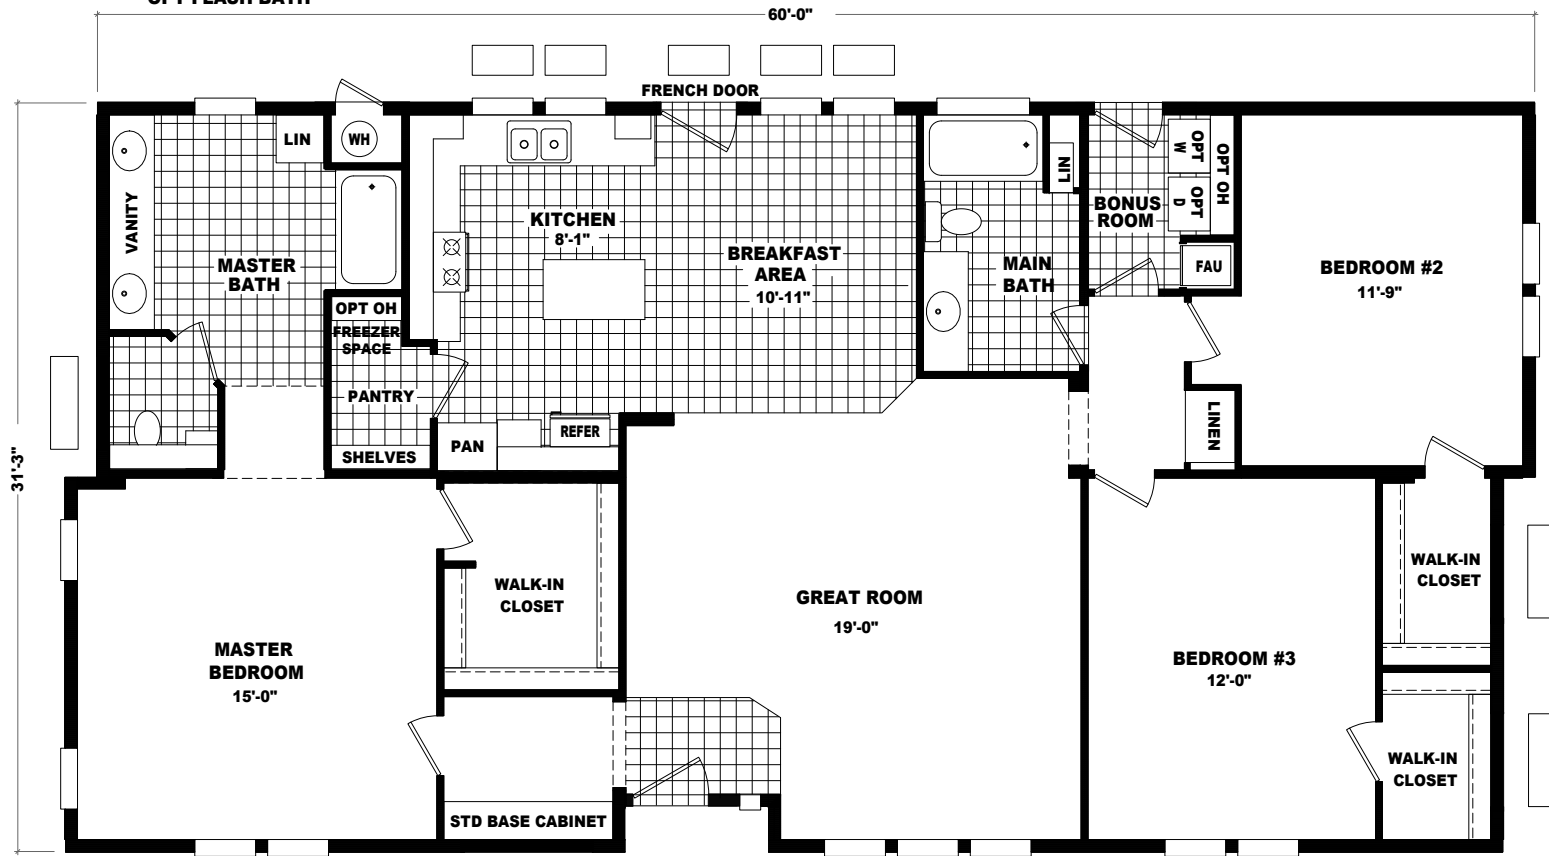

OPT FLASH BATH

MODEL: STF-1875A
 APPROXIMATELY 1875 SQ. FT.
 3 BEDROOM, 2 BATH