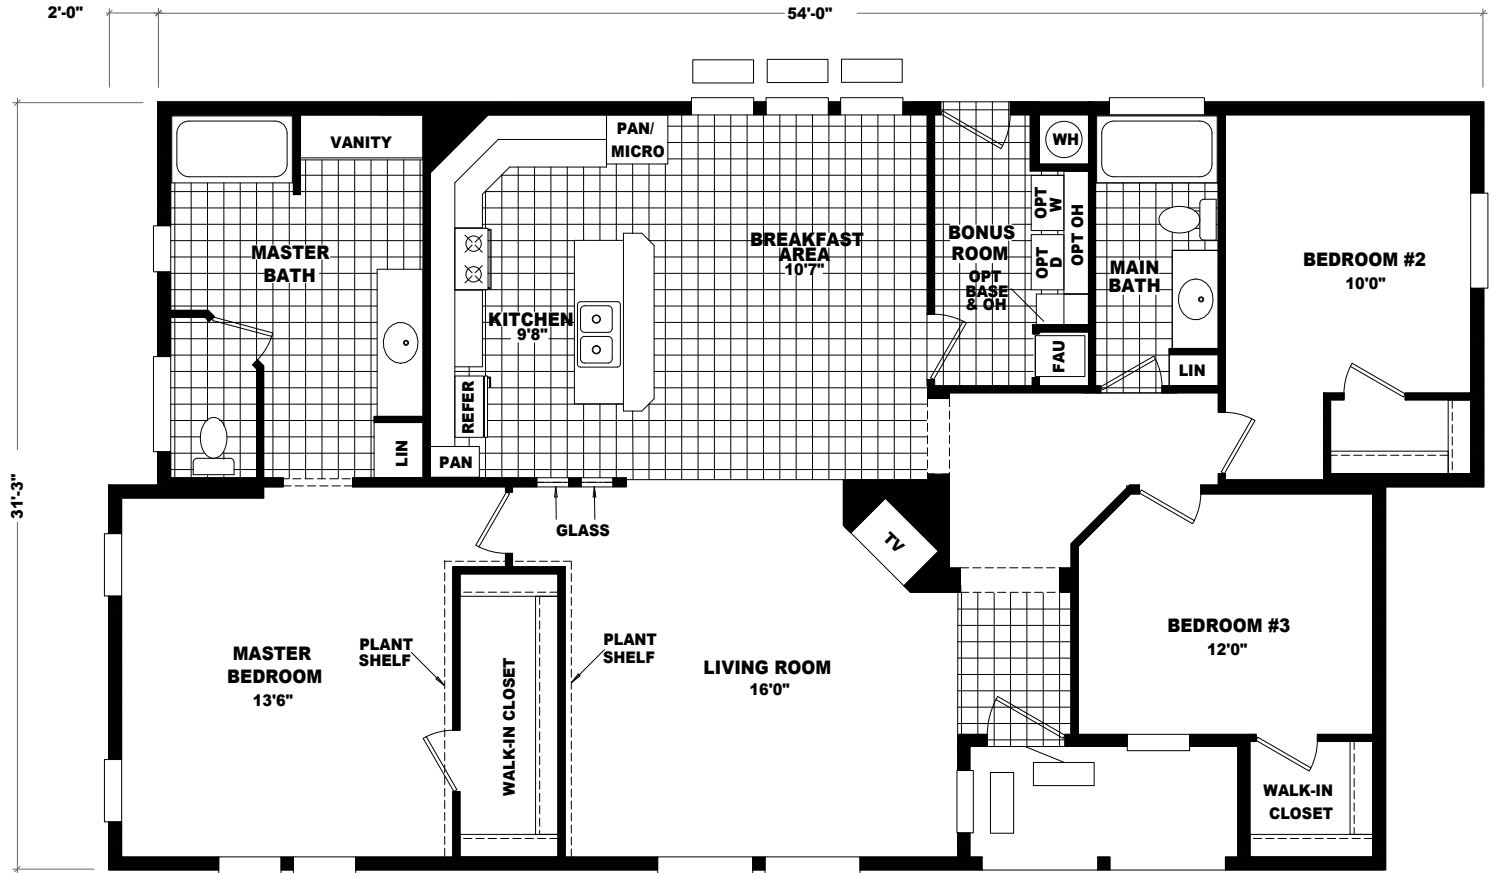

OPT FLASH BATH

MODEL: STF-1600A

APPROXIMATELY 1600 SQ. FT.
3 BEDROOM, 2 BATH