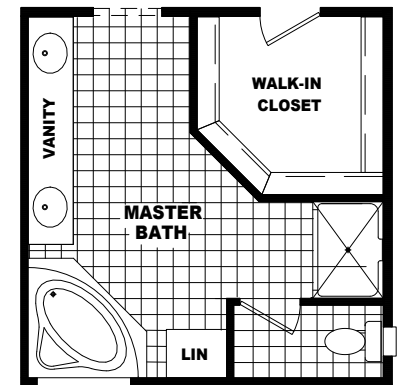

MODEL: CPS-6032A
 APPROXIMATELY 1875 SQ. FT.
 3 BEDROOM, 2 BATH

OPT FLASH BATH