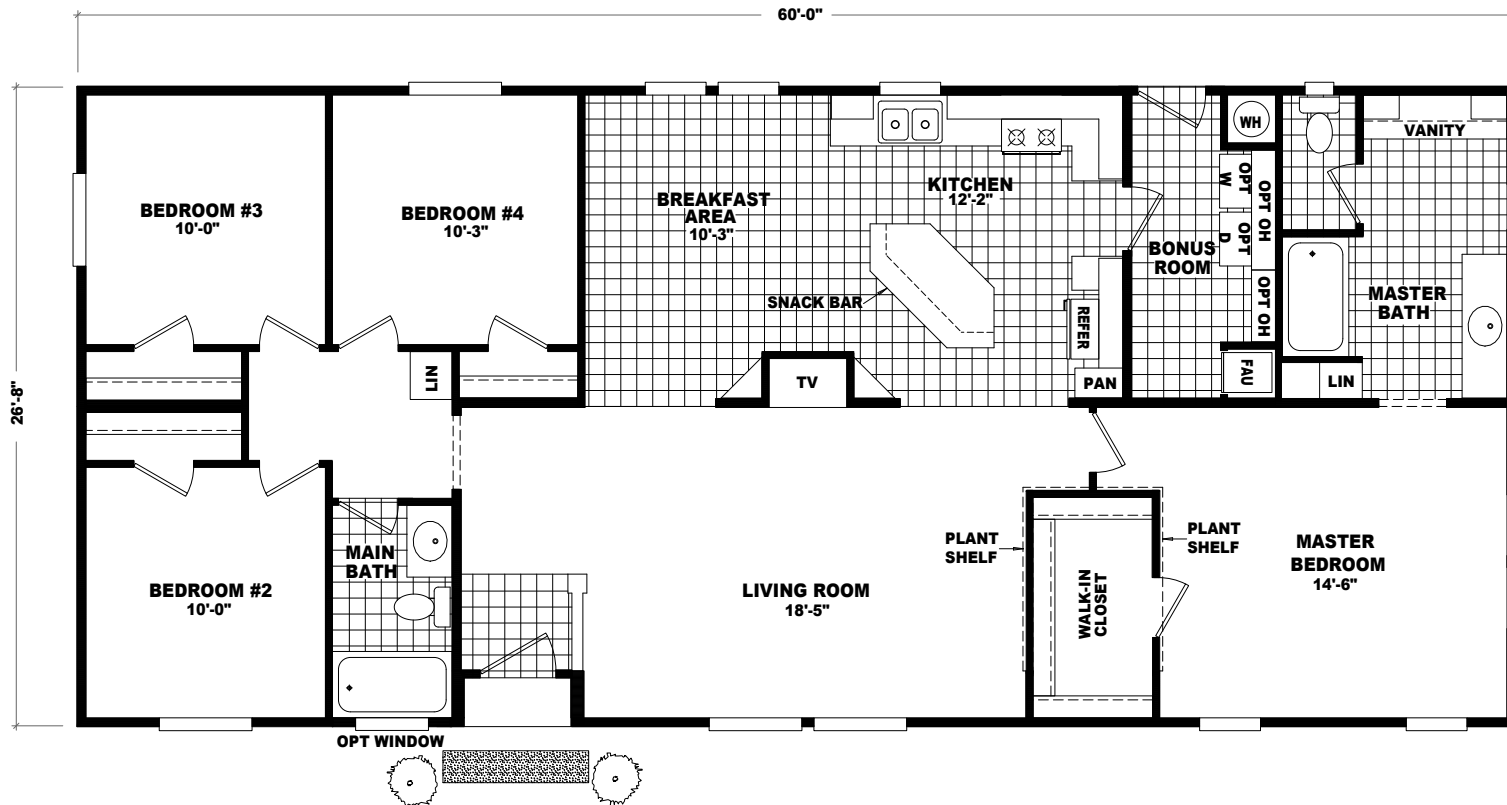

OPT DEN

W/ OPT DEEP SINK

OPT FLASH BATH

MODEL: CPS-6028A

APPROXIMATELY 1600 SQ. FT.
4 BEDROOM, 2 BATH