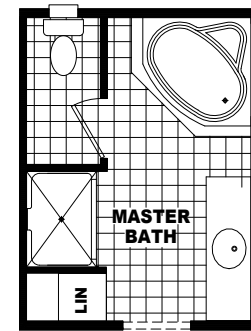

OPT DEN

W/ OPT DEEP SINK

OPT FLASH BATH

MODEL: CPS-6028A

APPROXIMATELY 1600 SQ. FT.
4 BEDROOM, 2 BATH