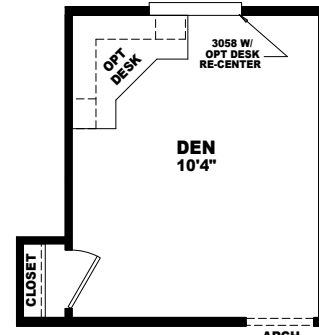

MODEL: 130PH40765A
 APPROXIMATELY 2480 SQ. FT.
 5 BEDROOM, 3 BATH

OPT BEDROOM #6
 (REPLACING MASTER RETREAT)

OPT DEN + CLOSET
 (REPLACING MASTER RETREAT)

OPT ENT CENTER
 @ LIVING ROOM REVISED 6/20/05