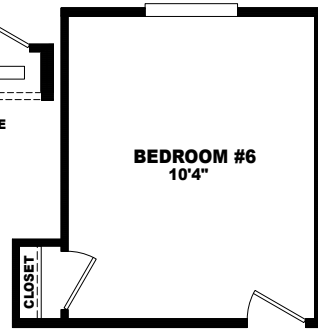

MODEL: 130PH40765A
 APPROXIMATELY 2480 SQ. FT.
 5 BEDROOM, 3 BATH

OPT BEDROOM #6
 (REPLACING MASTER RETREAT)

OPT DEN + CLOSET
 (REPLACING MASTER RETREAT)

OPT ENT CENTER
 @ LIVING ROOM REVISED 6/20/05