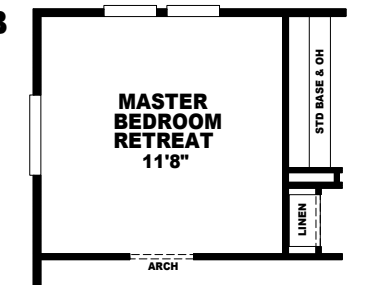

MODEL: 130PH40764B
 APPROXIMATELY 3040 SQ. FT.
 4 BEDROOM, 2 1/2 BATH

OPT MASTER BEDROOM RETREAT

OPT KITCHEN