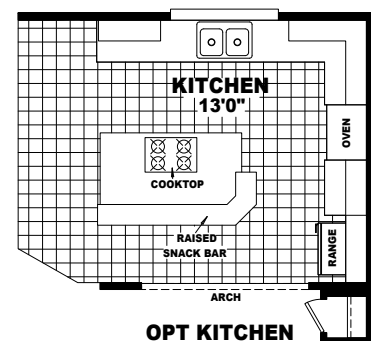

MODEL: 130PH40764B
 APPROXIMATELY 3040 SQ. FT.
 4 BEDROOM, 2 1/2 BATH

OPT MASTER BEDROOM RETREAT

OPT KITCHEN