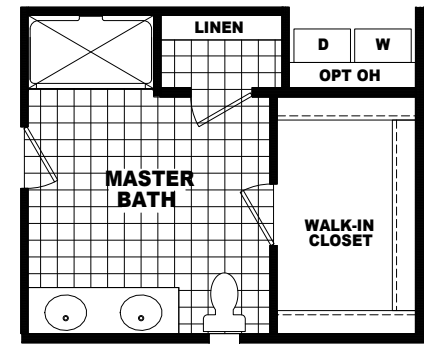

MODEL: 130PH40592A
 APPROXIMATELY 1635 SQ. FT.
 2 BEDROOM, 2 BATH

ALT MASTER BATH