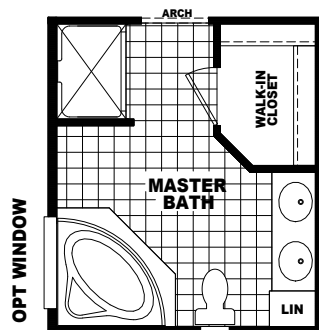

**MODEL: 1300K28704H**

APPROXIMATELY 1657 SQ. FT.

4 BEDROOM, 2 BATH

SQUARE FOOTAGE DOES NOT INCLUDE PORCH

ALT LOC. W/OPT DORMER

ALT FLASH BATH

OPT FIREPLACE @ GREAT ROOM

OPT FIRE DOOR

**GARAGE  
BUILT BY OTHERS  
(APPROX. 20'x20')**

20'-0"