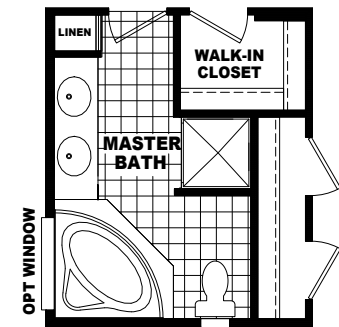

MODEL: 1300K28673H
 APPROXIMATELY 1493 SQ. FT.
 3 BEDROOM, 2 BATH

* SQ. FT. DOES NOT INCLUDE PORCH
 * NO FOUNDATION READY UNDER PORCH

OPT DOOR @ BONUS ROOM

ALT FLASH BATH