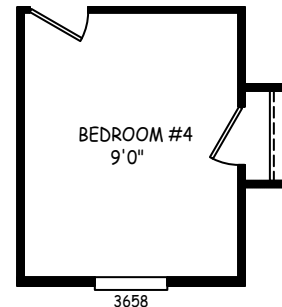

MODEL: GS-24563E

APPROXIMATELY 1306 SQ. FT.
3 BEDROOM, 2 BATH

© CAVCO INDUSTRIES INC. ALL RIGHTS RESERVED

OPT BEDROOM #4
(REPLACES DEN)