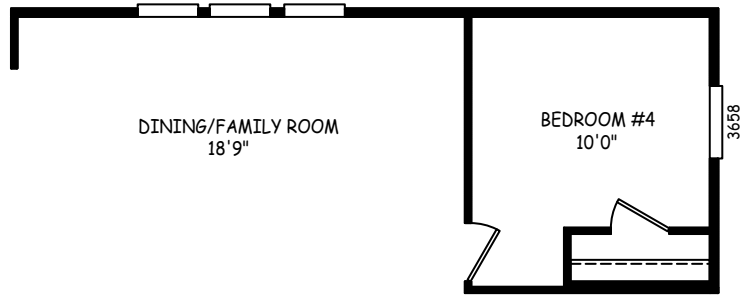

MODEL: GS-24563C

APPROXIMATELY 1306 SQ. FT.
3 BEDROOM, 2 BATH

© CAVCO INDUSTRIES INC. ALL RIGHTS RESERVED

OPT FLASH BATH

OPT BEDROOM #4

4658 4658
2-TRAPAZOID WINDOWS W/OPT PRISMATIC DORMER

3058
OMIT W/OPT FIREPLACE OR OPT BEDROOM #4