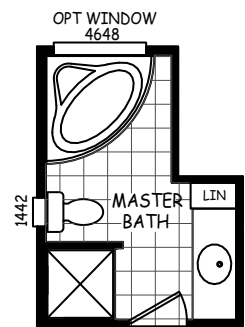

MODEL: GS-24563C

APPROXIMATELY 1306 SQ. FT.
3 BEDROOM, 2 BATH

© CAVCO INDUSTRIES INC. ALL RIGHTS RESERVED

OPT FLASH BATH

OPT BEDROOM #4

4658 4658
2-TRAPAZOID WINDOWS W/OPT PRISMATIC DORMER

3058
OMIT W/OPT FIREPLACE OR OPT BEDROOM #4