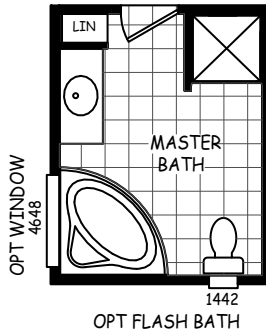

MODEL: GS-24522D

APPROXIMATELY 1188 SQ. FT.
2 BEDROOM, 2 BATH

© CAVCO INDUSTRIES ALL RIGHTS RESERVED

OPT BEDROOM #3
(REPLACES DEN)