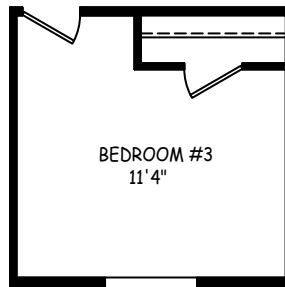

MODEL: GS-24522D

APPROXIMATELY 1188 SQ. FT.
2 BEDROOM, 2 BATH

© CAVCO INDUSTRIES ALL RIGHTS RESERVED

OPT BEDROOM #3
(REPLACES DEN)