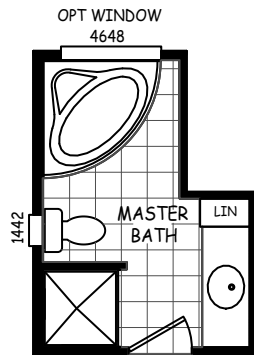

MODEL: GS-24483A

APPROXIMATELY 1096 SQ. FT.

3 BEDROOM, 2 BATH

© CAVCO INDUSTRIES INC. ALL RIGHTS RESERVED

OPT MASTER BATH