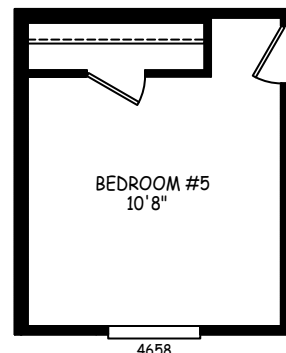

MODEL: GS-28764A

APPROXIMATELY 2027 SQ. FT.
4 BEDROOM, 2 BATH

© 2016 CAVCO INDUSTRIES INC. ALL RIGHTS RESERVED

OPT FLASH BATH

OPT BEDROOM #5
(REPLACES MASTER RETREAT)