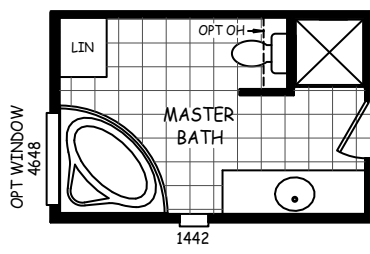

MODEL: GS-28764A

APPROXIMATELY 2027 SQ. FT.
4 BEDROOM, 2 BATH

© 2016 CAVCO INDUSTRIES INC. ALL RIGHTS RESERVED

OPT FLASH BATH

OPT BEDROOM #5
(REPLACES MASTER RETREAT)