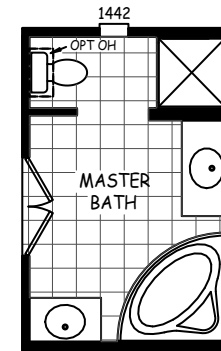

MODEL: GS-28724A

APPROXIMATELY 1917 SQ. FT.
4 BEDROOM, 2 BATH

© CAVCO INDUSTRIES INC. ALL RIGHTS RESERVED

OPT FLASH BATH