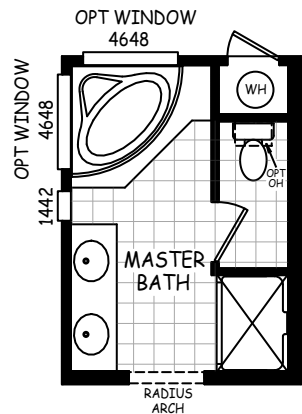

MODEL: GS-28563N

APPROXIMATELY 1493 SQ FT
3 BEDROOM, 2 BATH

3014 3014 3014

3-3014 WINDOWS W/OPT TOWER ONLY

© CAVCO INDUSTRIES INC. ALL RIGHTS RESERVED

OPT FLASH BATH