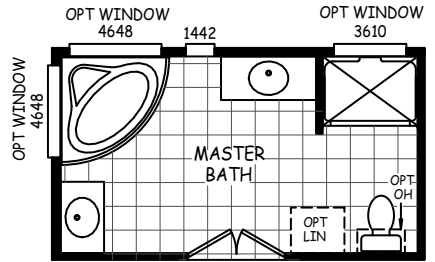

MODEL: GS-28563G

APPROXIMATELY 1493 SQ. FT.
3 BEDROOM, 2 BATH

© 2016 CAVCO INDUSTRIES INC. ALL RIGHTS RESERVED

OPT ANGLED FIREPLACE
N/A W/OPT PRIS

OPT FLASH BATH