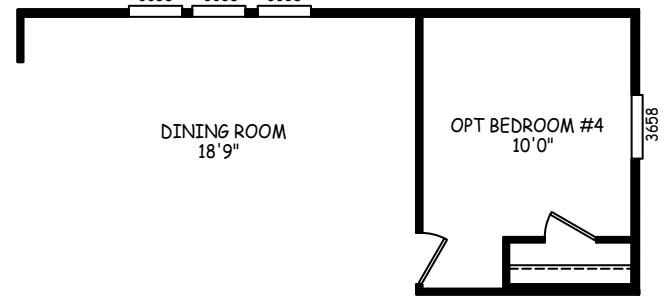

MODEL: GS-28563A

APPROXIMATELY 1493 SQ. FT.
3 BEDROOM, 2 BATH

© 2016 CAVCO INDUSTRIES INC. ALL RIGHTS RESERVED

OPT BEDROOM #4
(REPLACES FAMILY ROOM)