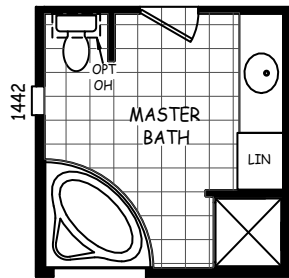

MODEL: GS-28523H

APPROXIMATELY 1386 SQ. FT.
3 BEDROOM, 2 BATH

© 2016 CAVCO INDUSTRIES INC. ALL RIGHTS RESERVED

4648 OPT WINDOW
OPT FLASH BATH

OPT DEN
(REPLACES BEDROOM #3)

4658 4658
2-TRAPAZOID WINDOWS ABOVE
W/OPT PRISMATIC DORMER
W/ALT FRONT DOOR LOCATION