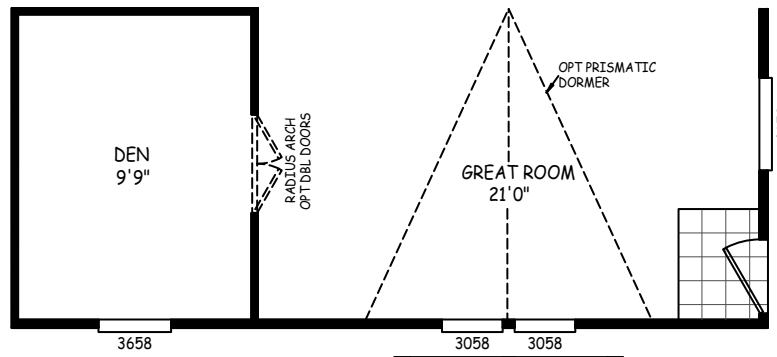

MODEL: GS-28523H

APPROXIMATELY 1386 SQ. FT.
3 BEDROOM, 2 BATH

© 2016 CAVCO INDUSTRIES INC. ALL RIGHTS RESERVED

4648 OPT WINDOW
OPT FLASH BATH

OPT DEN
(REPLACES BEDROOM #3)

4658 4658
2-TRAPAZOID WINDOWS ABOVE
W/OPT PRISMATIC DORMER
W/ALT FRONT DOOR LOCATION