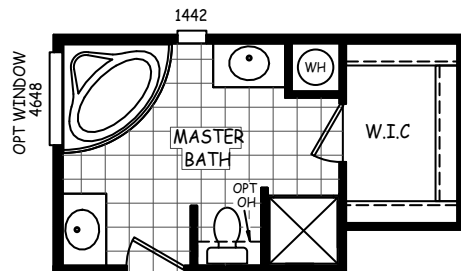

MODEL: GS-28482E

APPROXIMATELY 1280 SQ. FT.
2 BEDROOM, 2 BATH

© 2016 CAVCO INDUSTROES INC. ALL RIGHTS RESERVED

OPT FLASH BATH

ALT FRONT ENTRY