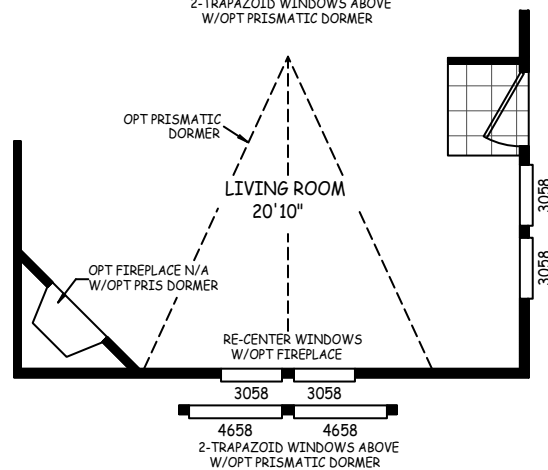

MODEL: GS-28482E

APPROXIMATELY 1280 SQ. FT.
2 BEDROOM, 2 BATH

© 2016 CAVCO INDUSTROES INC. ALL RIGHTS RESERVED

OPT FLASH BATH

ALT FRONT ENTRY