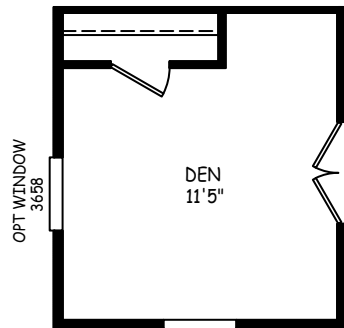

MODEL: GS-28443D

APPROXIMATELY 1173 SQ. FT.
3 BEDROOM, 2 BATH

© 2016 CAVCO INDUSTRIES INC. ALL RIGHTS RESERVED

ALT BONUS ROOM

OPT DEN
(REPLACES BEDROOM #2)