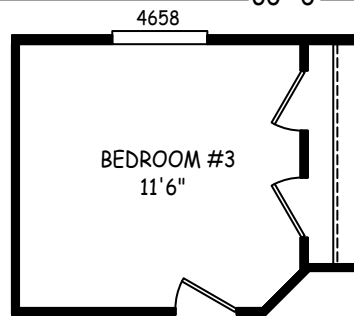

ALT MASTER BATH

OPT BEDROOM #3  
REPLACES DEN

MODEL: ES-30642A

APPROXIMATELY 1812 SQ. FT.

2 BEDROOM, 2 BATH