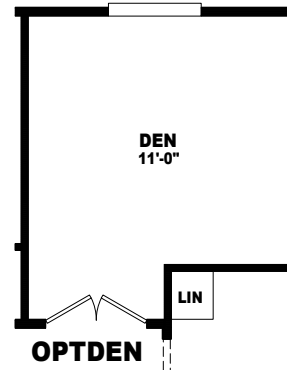

OPT LUX BATH

OPTDEN

MODEL: DN-2864B
 APPROXIMATELY 1706 SQ. FT. TOTAL
 APPROXIMATELY 1696 SQ. FT. LIVABLE
 4 BEDROOM, 2 BATH