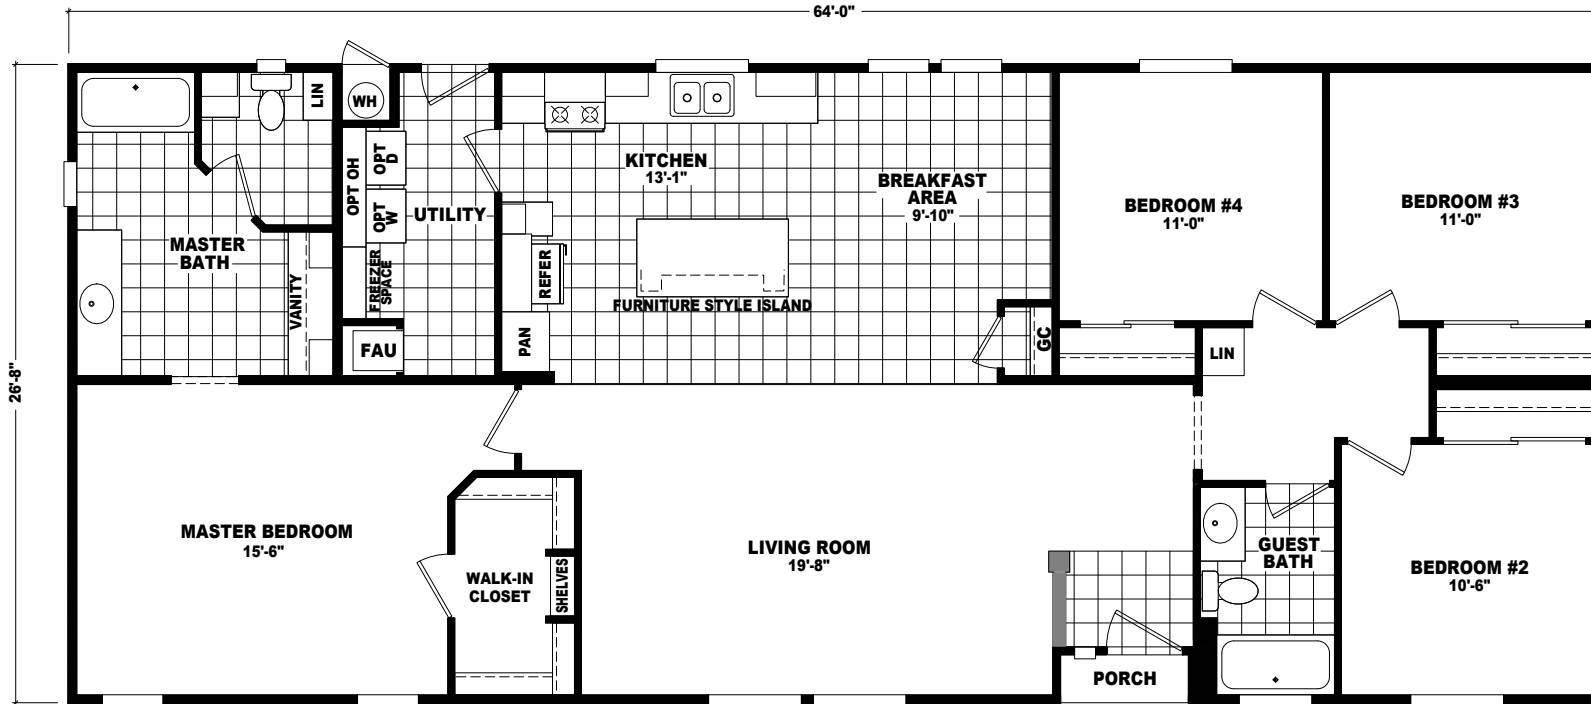

OPT LUX BATH

OPTDEN

MODEL: DN-2864B
 APPROXIMATELY 1706 SQ. FT. TOTAL
 APPROXIMATELY 1696 SQ. FT. LIVABLE
 4 BEDROOM, 2 BATH