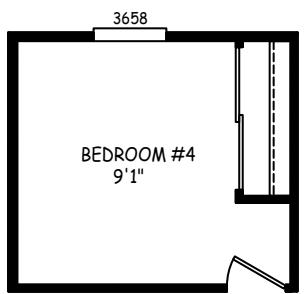

MODEL: DE-32763B

APPROXIMATELY 2041 SQ FT
 3 BEDROOM, 2 BATH

* SQ FT DOES NOT INCLUDE PORCH

ALT MASTER BATH

OPT BEDROOM #4
 REPLACES GAME ROOM