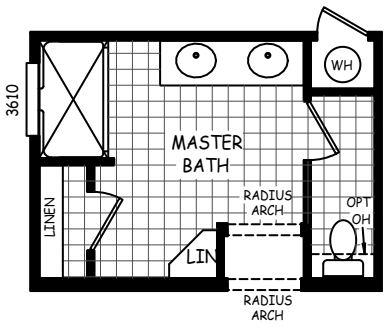

MODEL: DE-32763B

APPROXIMATELY 2041 SQ FT
 3 BEDROOM, 2 BATH

* SQ FT DOES NOT INCLUDE PORCH

ALT MASTER BATH

OPT BEDROOM #4
 REPLACES GAME ROOM