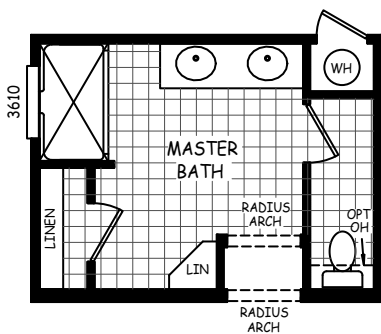

**MODEL: DE-32684A**

APPROXIMATELY 2083 SQ FT  
3 BEDROOM, 2 BATH

**ALT MASTER BATH**