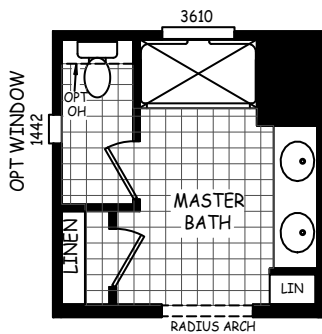

**MODEL: DE-32644A**

APPROXIMATELY 1966 SQ FT  
3 BEDROOM, 2 BATH

**ALT MASTER BATH**

**OPT BEDROOM #4**  
REPLACES GAME ROOM