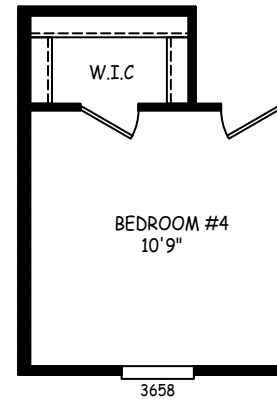

**MODEL: DE-32644A**

APPROXIMATELY 1966 SQ FT  
3 BEDROOM, 2 BATH

**ALT MASTER BATH**

**OPT BEDROOM #4**  
REPLACES GAME ROOM