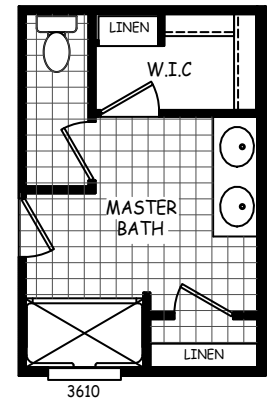

OPT BEDROOM #4
REPLACES PART OF FAMILY RM.

ALT MASTER BATH

MODEL: DE-32643B

APPROXIMATELY 1974 SQ FT
3 BEDROOM, 2 BATH