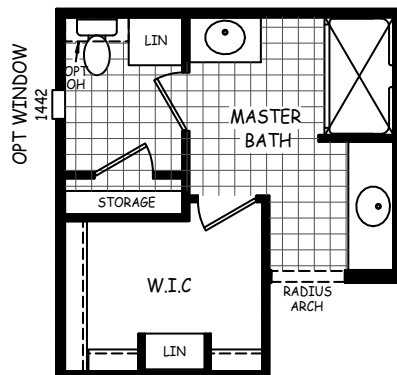

MODEL: DE-32583B

APPROXIMATELY 1789 SQ FT
3 BEDROOM, 2 BATH

ALT MASTER BATH