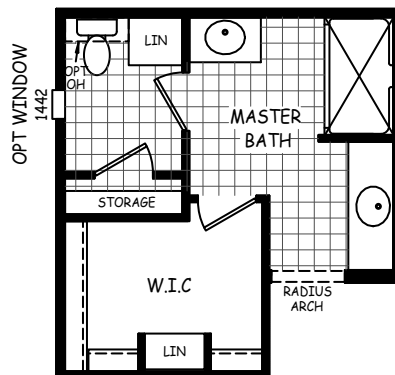

MODEL: DE-32583A

APPROXIMATELY 1789 SQ FT
3 BEDROOM, 2 BATH

ALT MASTER BATH