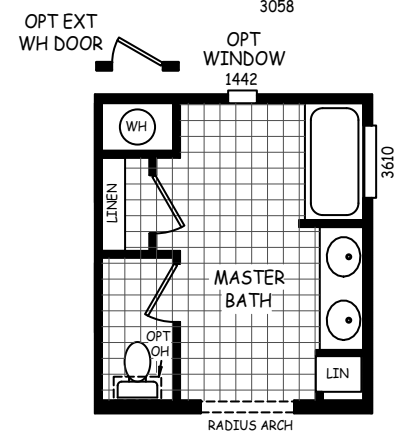

MODEL: DE-28764A

APPROXIMATELY: 2017 SQ FT
 3 BEDROOM, 2 BATH

ALT MASTER BATH