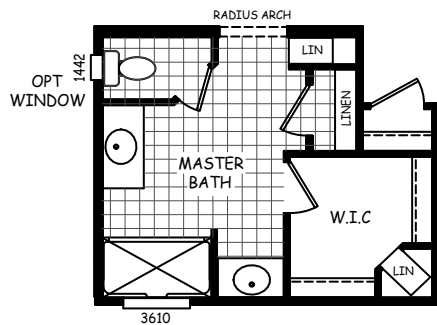

MODEL: DE-28723B

APPROXIMATELY 1909 SQ FT
3 BEDROOM, 2 BATH

ALT MASTER BATH

OPT 4TH BEDROOM
(REPLACES DEN)