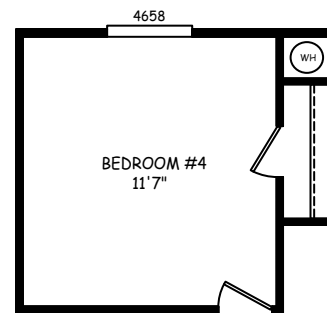

MODEL: DE-28723B

APPROXIMATELY 1909 SQ FT
3 BEDROOM, 2 BATH

ALT MASTER BATH

OPT 4TH BEDROOM
(REPLACES DEN)