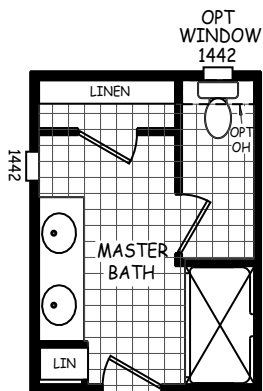

MODEL: DE-28643A

APPROXIMATELY: 1695 SQ FT
3 BEDROOM, 3 BATH

ALT MASTER BATH