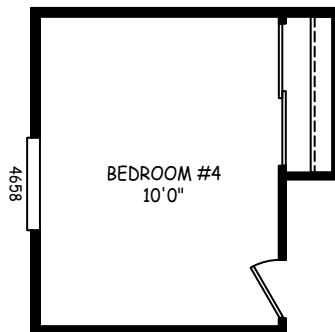

**MODEL: DE-28603B**

APPROXIMATELY: 1591 SQ FT  
 3 BEDROOM, 2 BATH

**OPT BEDROOM #4**  
 REPLACES GAME ROOM