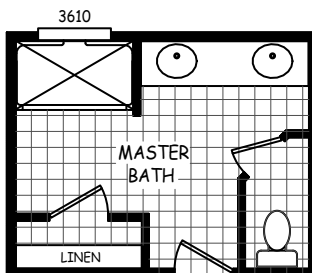

**MODEL: DE-28603A**

APPROXIMATELY: 1566 SQ FT  
3 BEDROOM, 2 BATH

ALT MASTER BATH