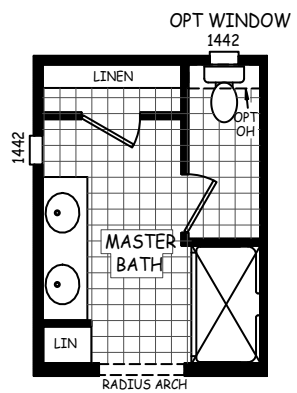

MODEL: DE-28583A
 APPROXIMATELY: 1538 SQ FT
 3 BEDROOM, 2 BATH

ALT MASTER BATH