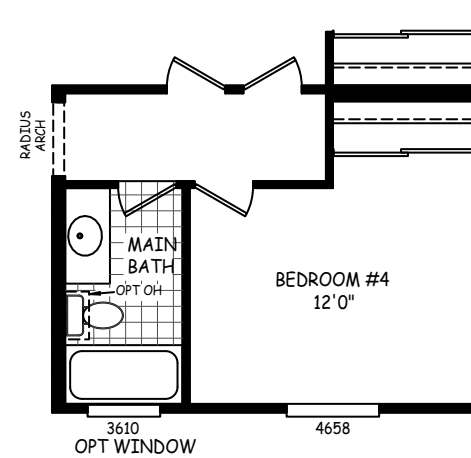

MODEL: DE-28563B

APPROXIMATELY 1493 SQ FT
3 BEDROOM, 2 BATH

OPT BEDROOM #4
REPLACES GAME ROOM