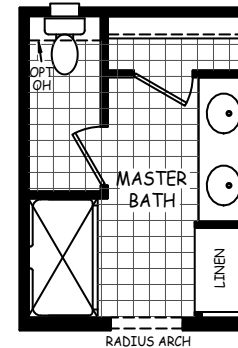

**MODEL: DE-28563A**

APPROXIMATELY 1481 SQ FT  
 3 BEDROOM, 2 BATH

OPT WINDOW  
 1442

ALT MASTER BATH