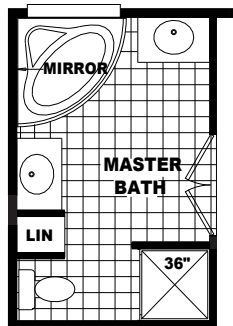

MODEL : CLE-7032A
APPROXIMATELY 2187 SQ. FT.
5 BEDROOM, 3 BATH

OPT FLASH BATH