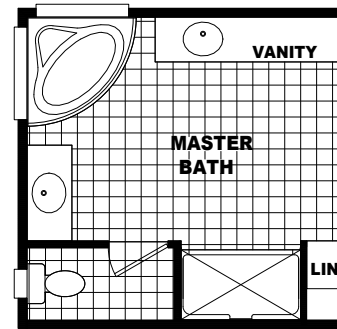

68'-0"

40'-0"

MODEL: CLE-6840A
 APPROXIMATELY 2720 SQ. FT.
 4 BEDROOM, 2 BATH

OPTIONAL FLASH BATH