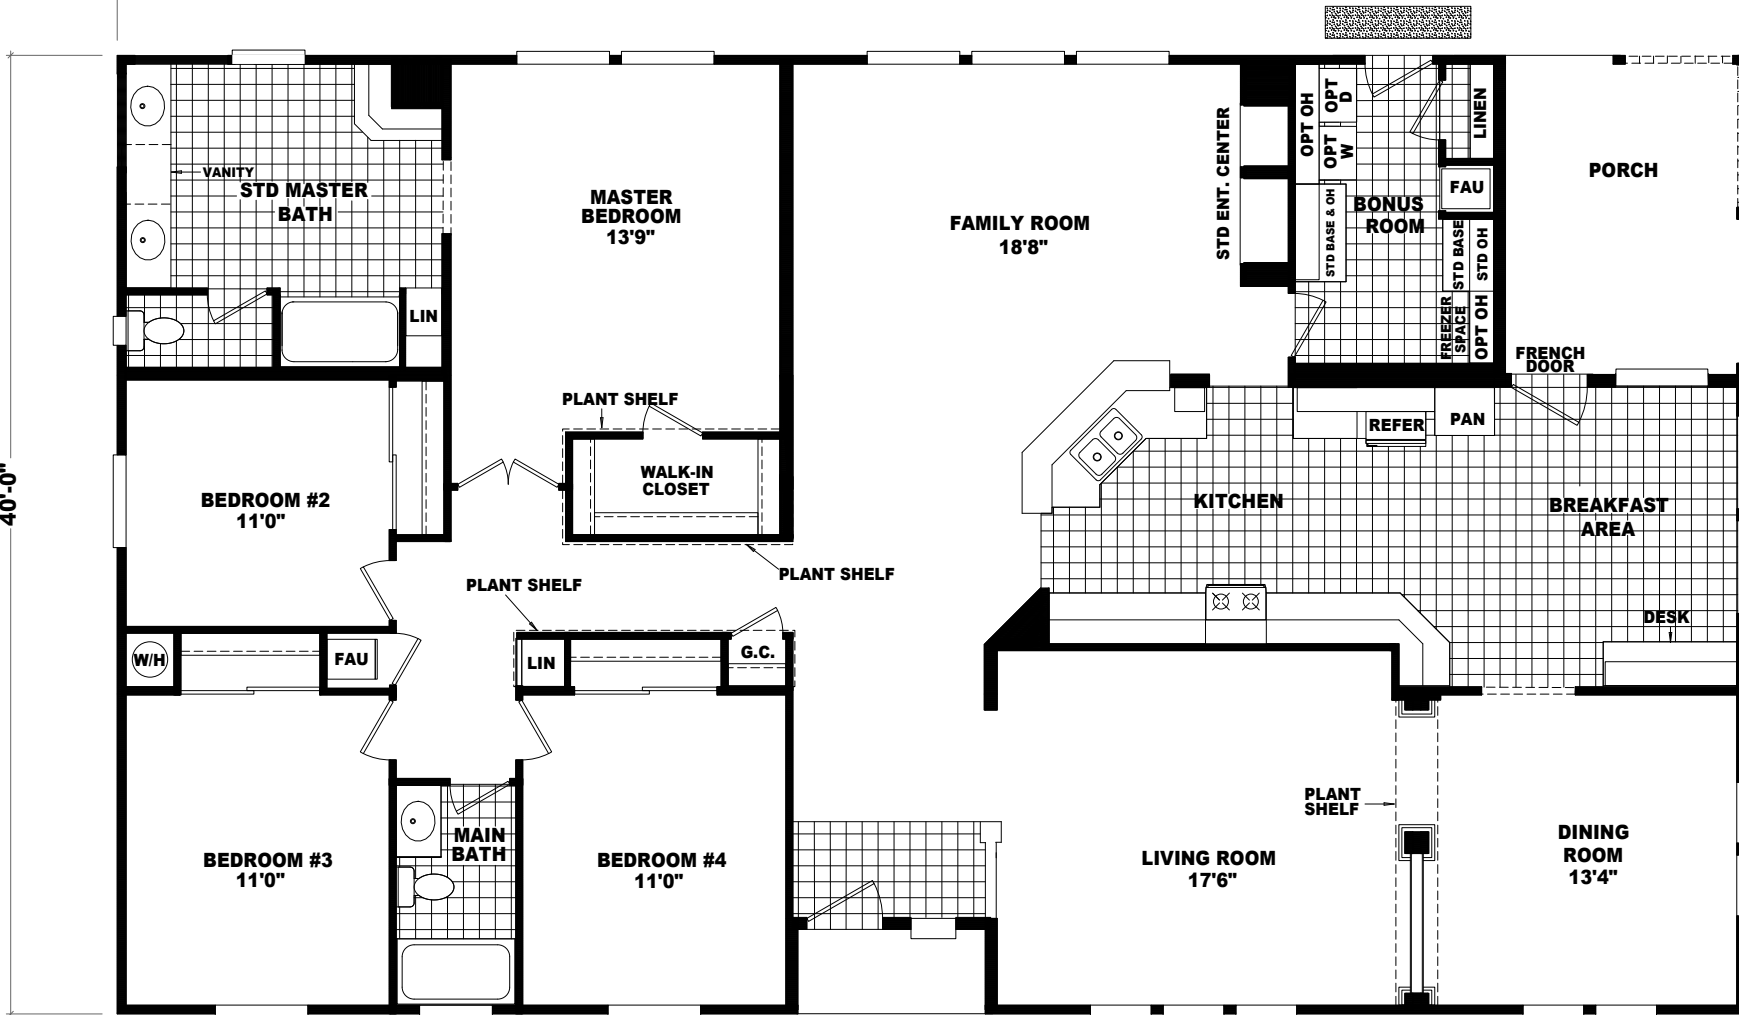

68'-0"

40'-0"

MODEL: CLE-6840A
 APPROXIMATELY 2720 SQ. FT.
 4 BEDROOM, 2 BATH

OPTIONAL FLASH BATH