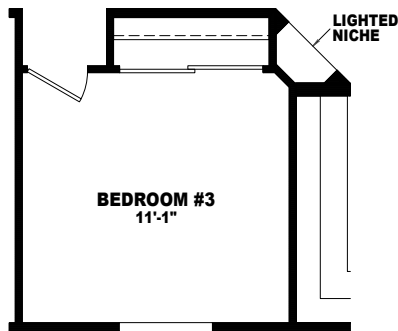

ALT MASTER BATH

OPT 3rd BEDROOM

OPT KITCHEN

MODEL: CAT-2859E

**APPROXIMATELY 1578 SQ. FT. TOTAL
 APPROXIMATELY 1511 SQ. FT. LIVABLE
 2 BEDROOM, 2 BATH**