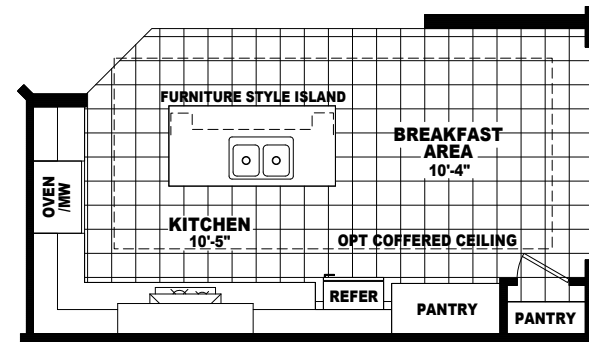

ALT MASTER BATH

OPT 3rd BEDROOM

OPT KITCHEN

MODEL: CAT-2859E

**APPROXIMATELY 1578 SQ. FT. TOTAL
 APPROXIMATELY 1511 SQ. FT. LIVABLE
 2 BEDROOM, 2 BATH**