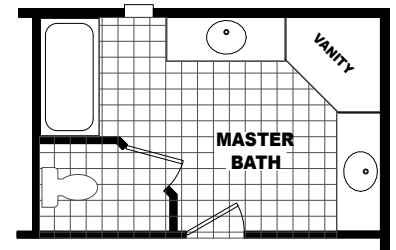

MODEL: 130BD28683A

APPROXIMATELY 1813 SQ. FT.
3 BEDROOM, 2 BATH

**OPT BEDROOM #4
(REPLACES DINING ROOM)**

ALT MASTER BATH