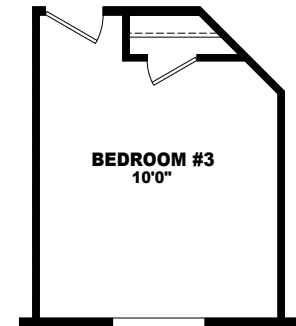

**MODEL: 130BD28602P**  
 APPROXIMATELY 1496 SQ. FT.  
 2 BEDROOM, 2 BATH

**W/FLASH BATH**

**W/OPT DESK @ DEN**

**OPT FIREPLACE**

**OPT BEDROOM #3**