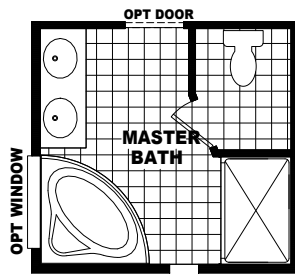

**MODEL: 130BD28602P**  
 APPROXIMATELY 1496 SQ. FT.  
 2 BEDROOM, 2 BATH

**W/FLASH BATH**

**W/OPT DESK @ DEN**

**OPT FIREPLACE**

**OPT BEDROOM #3**