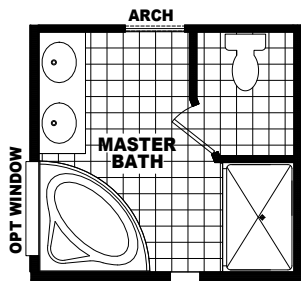

MODEL: 130BD28602C

APPROXIMATELY 1494 SQ. FT.
2 BEDROOM, 2 BATH

OPT BEDROOM #3