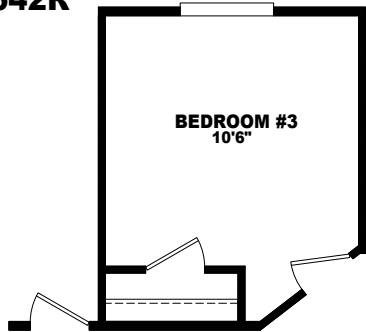

MODEL: 130BD28542R
 APPROXIMATELY 1440 SQ. FT.
 2 BEDROOM, 2 BATH

W/OPT PRISMATIC DORMER

OPT BEDROOM #3
(REPLACES DEN)

OPT ENTERTAINMENT CENTER
@ DEN