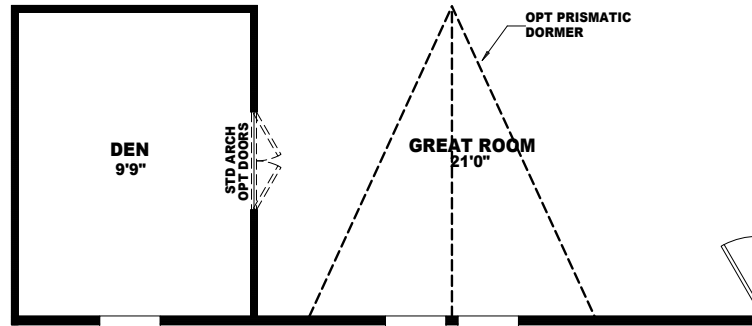

MODEL: 130BD28523B
 APPROXIMATELY 1386 SQ. FT.
 3 BEDROOM, 2 BATH

OPT FLASH BATH

OPT DEN

W/ALT FRONT DOOR LOCATION