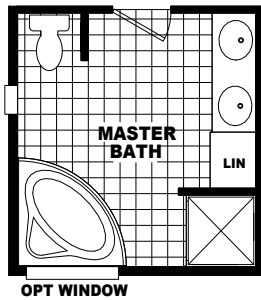

MODEL: 130BD28523B
 APPROXIMATELY 1386 SQ. FT.
 3 BEDROOM, 2 BATH

OPT FLASH BATH

OPT DEN

W/ALT FRONT DOOR LOCATION