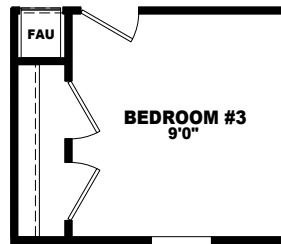

**MODEL: 130BD28462A**  
 APPROXIMATELY 1220 SQ. FT.  
 2 BEDROOM, 2 BATH

**OPT BEDROOM #3**  
 (REPLACES DEN)

**ALT BATH**