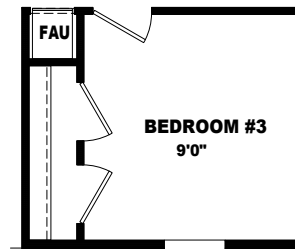

MODEL: 130BD28442A

APPROXIMATELY 1173 SQ. FT.
2 BEDROOM, 2 BATH

OPT BEDROOM #3

ALT GT BATH